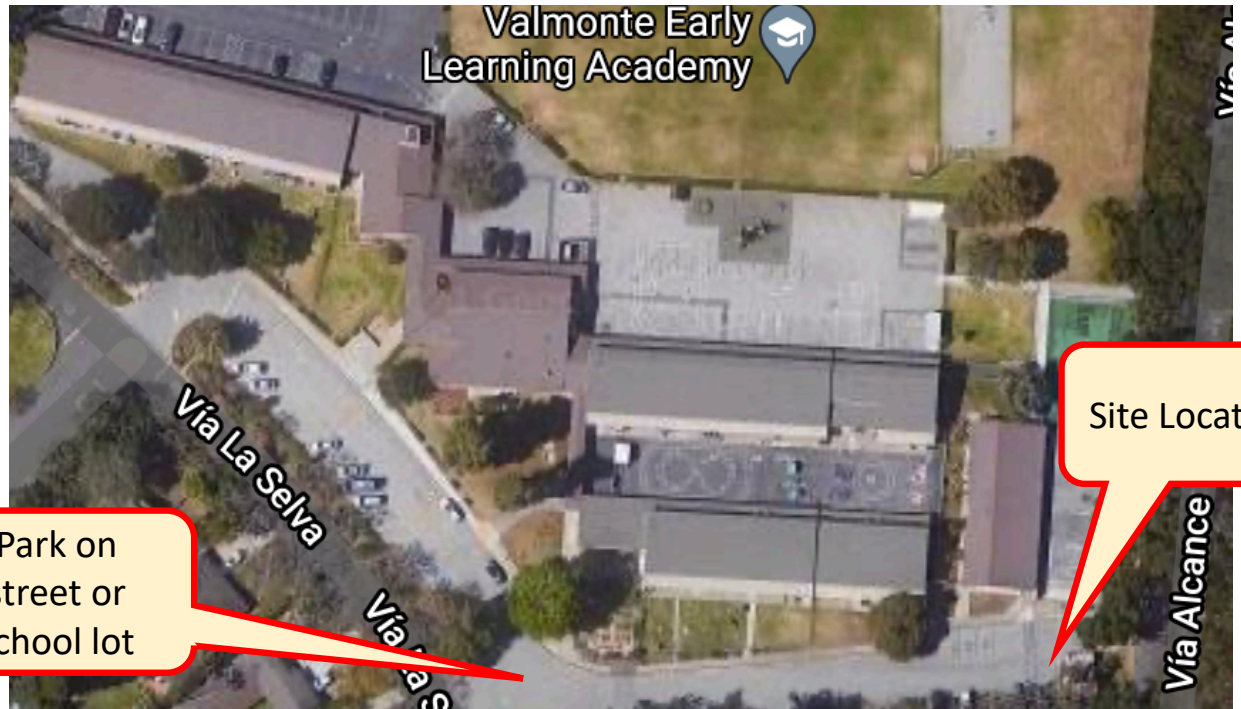

PVE Disaster Preparedness Mini Fair – Vendor Site Map

Valmonte: Valmonte Early Learning Academy (VELA)

Saturday, 7/31/21

9am-11am

3801 Via la Selva

Coordinated by: **PALOS VERDES ESTATES**
FOUNDATION
HONORING OUR HISTORY | SECURING OUR FUTURE

Map is not to scale but shows relative position.

Fire Department is put in an area that they can leave quickly for a call.

Flying Lion has been given a site away from trees so they can launch drones.

Park on street or school lot